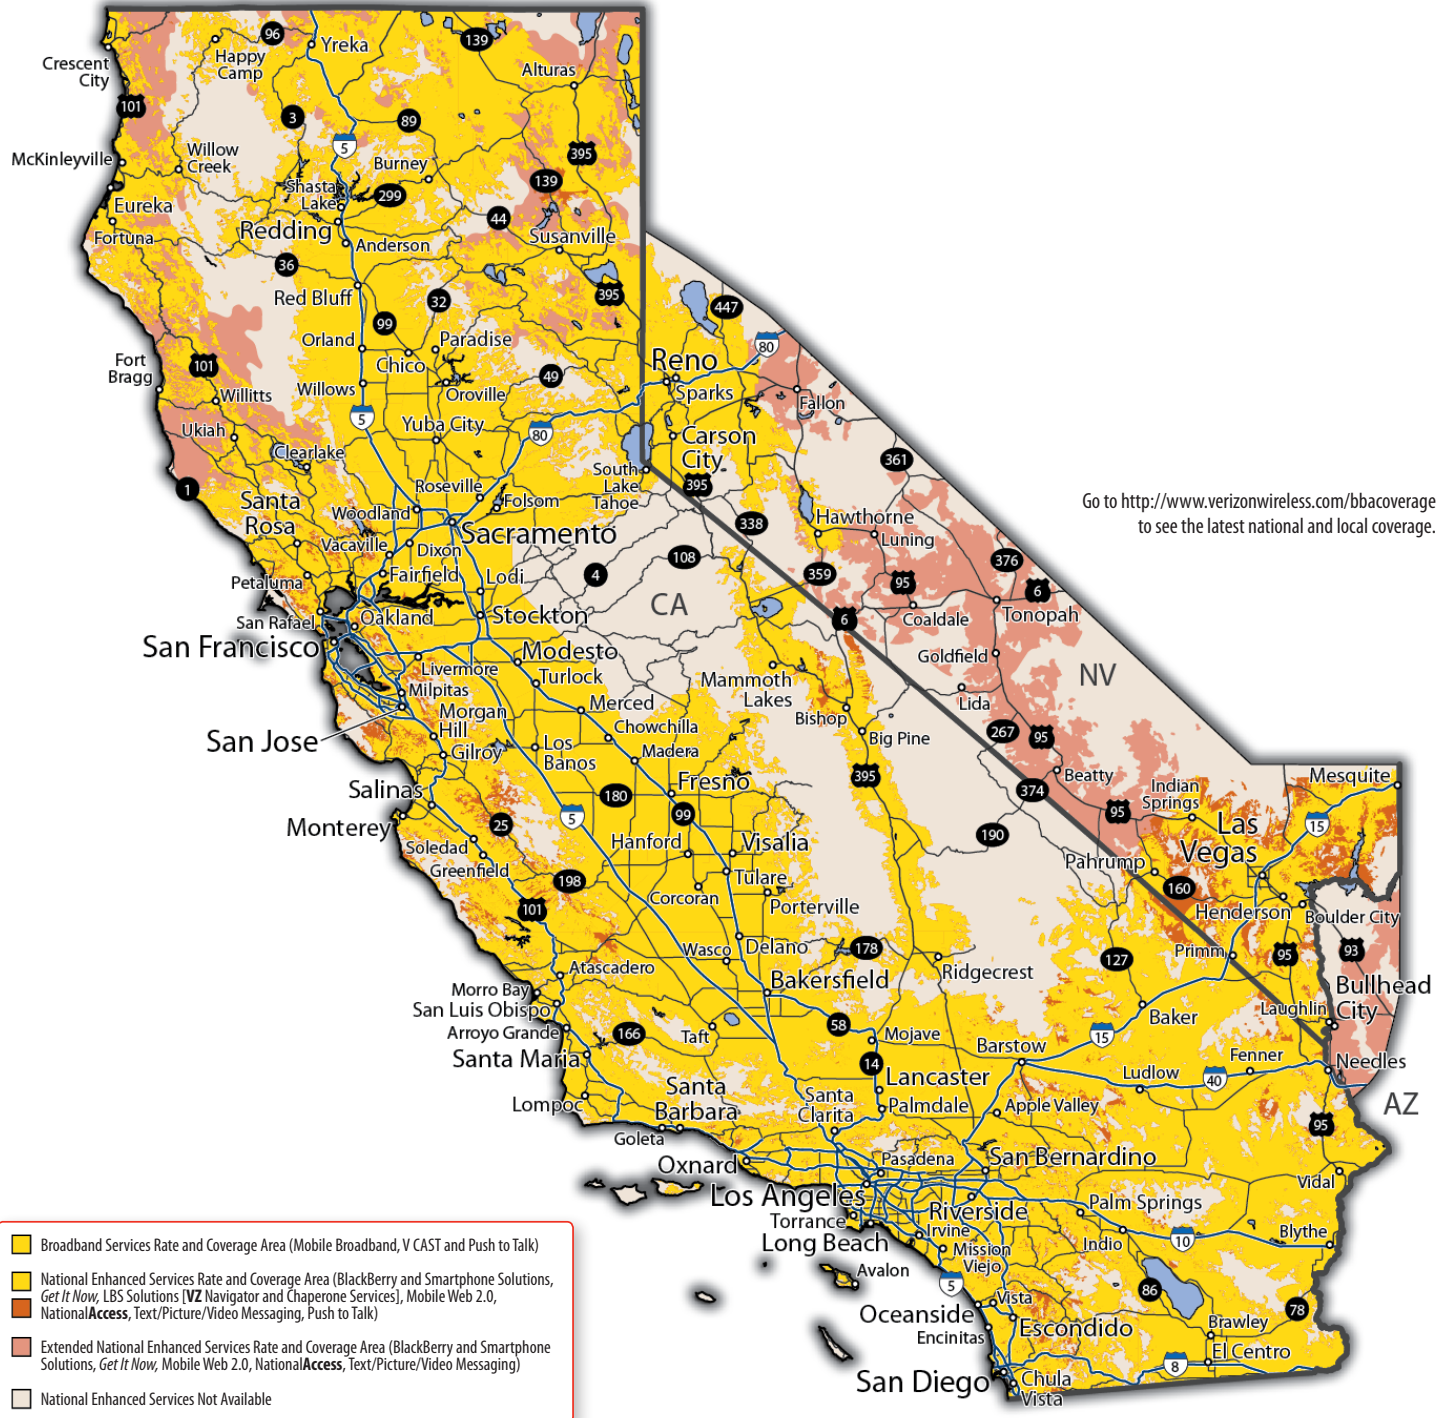

Mobile Broadband/V CAST /Push to Talk National Enhanced Services Rate and Coverage Area California with Reno & Las Vegas

This map is not a guarantee of coverage and may contain areas with no service. This map reflects a depiction of predicted and approximate wireless coverage. The coverage areas shown do not guarantee service availability and may include locations with limited or no coverage. Even within a coverage area there are many factors, including customer's equipment, terrain, proximity to buildings, foliage, and weather, that may impact service. An all-digital device will not operate or be able to make 911 calls when digital service is not available. The Verizon Wireless Rate and Coverage Area includes networks run by other carriers; some of the coverage depicted is based on their information and public sources and we cannot ensure its accuracy. Service may not be available for certain devices throughout the Extended National Enhanced Services Rate and Coverage Areas. See verizonwireless.com/coverageLocator for additional coverage information. ©2008 Verizon Wireless. All rights reserved. 1208